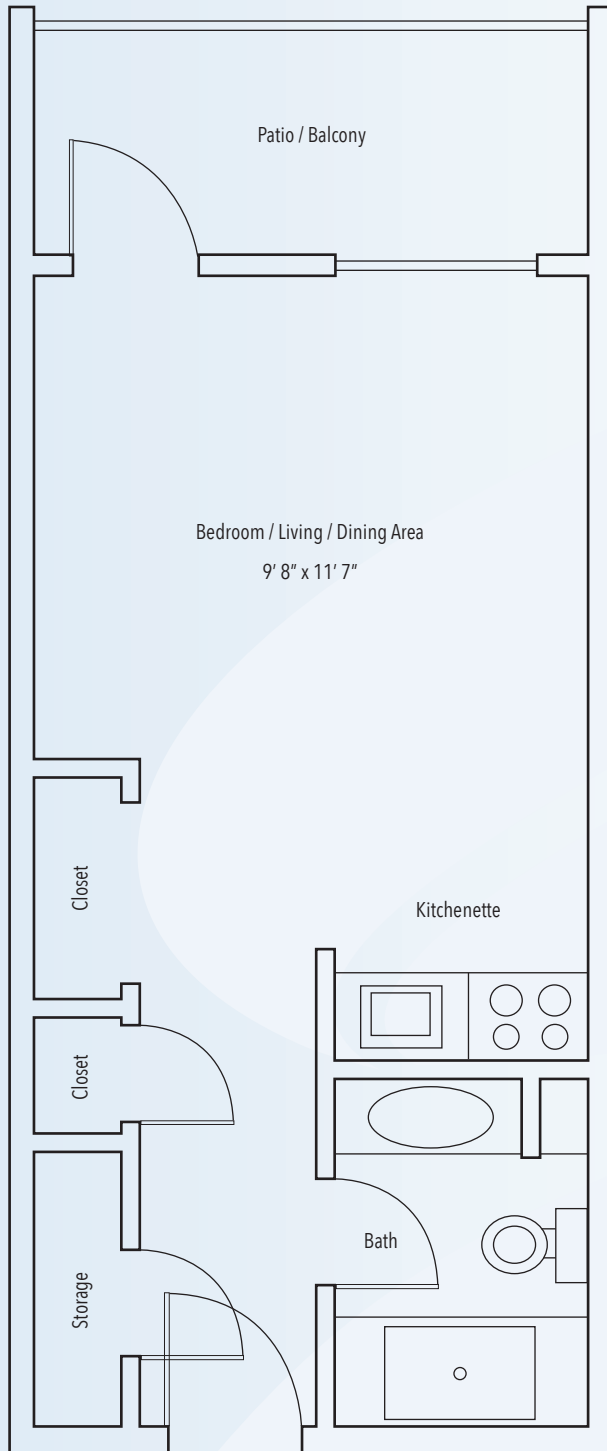

MISTLETOE SUITE

INDEPENDENT LIVING FLOOR PLAN

355 SQ. FT.

STUDIO

Full Kitchenette

Spacious closets

Individual Thermostats

* Architectural renderings and actual floor plans may vary in design and square footage.

SAGORA.COM

THE SCISSORTAIL

INDEPENDENT LIVING FLOOR PLAN

715 SQ. FT.

TWO BEDROOM

Full Kitchen
Walk-In Closets
Bedrooms with
Windows

* Architectural renderings and actual floor plans may vary in design and square footage.

COPPER LAKE ESTATES

405.340.5311
1225 Lakeshore Dr.
Edmond, OK 73013

A SAGORA SENIOR LIVING COMMUNITY

SAGORA.COM

THE SOONER SUITE

INDEPENDENT LIVING FLOOR PLAN

315 SQ. FT.

STUDIO

Ample Storage
Kitchenette with Full
Size Refrigerator
Patio/Balcony

* Architectural renderings and actual floor plans may vary in design and square footage.

COPPER LAKE ESTATES

405.340.5311
1225 Lakeshore Dr.
Edmond, OK 73013