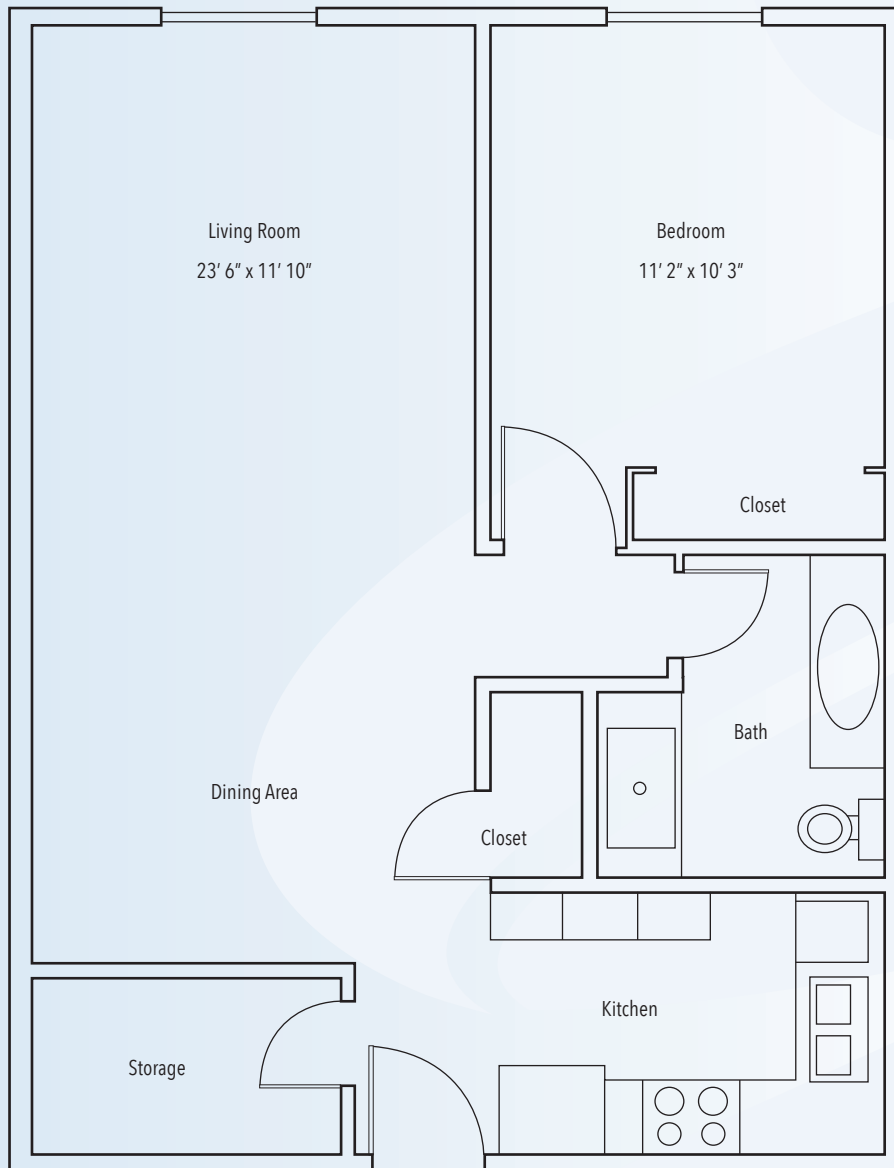

MISTLETOE SUITE

INDEPENDENT LIVING FLOOR PLAN

355 SQ. FT.

STUDIO

Full Kitchenette

Spacious closets

Individual Thermostats

* Architectural renderings and actual floor plans may vary in design and square footage.

COPPER LAKE ESTATES

405.340.5311
1225 Lakeshore Dr.
Edmond, OK 73013

OKLAHOMA ROSE

INDEPENDENT LIVING FLOOR PLAN

715 SQ. FT.

DELUXE
ONE BEDROOM

Full Kitchen
Spacious Living Area
Ample Storage

* Architectural renderings and actual floor plans may vary in design and square footage.

Patio / Balcony
Full Kitchen
Walk-In Closets

* Architectural renderings and actual floor plans may vary in design and square footage.

COPPER LAKE ESTATES

405.340.5311
1225 Lakeshore Dr.
Edmond, OK 73013

A SAGORA SENIOR LIVING COMMUNITY

SAGORA.COM

THE SCISSORTAIL

INDEPENDENT LIVING FLOOR PLAN

715 SQ. FT.

TWO BEDROOM

Full Kitchen
Walk-In Closets
Bedrooms with
Windows

* Architectural renderings and actual floor plans may vary in design and square footage.