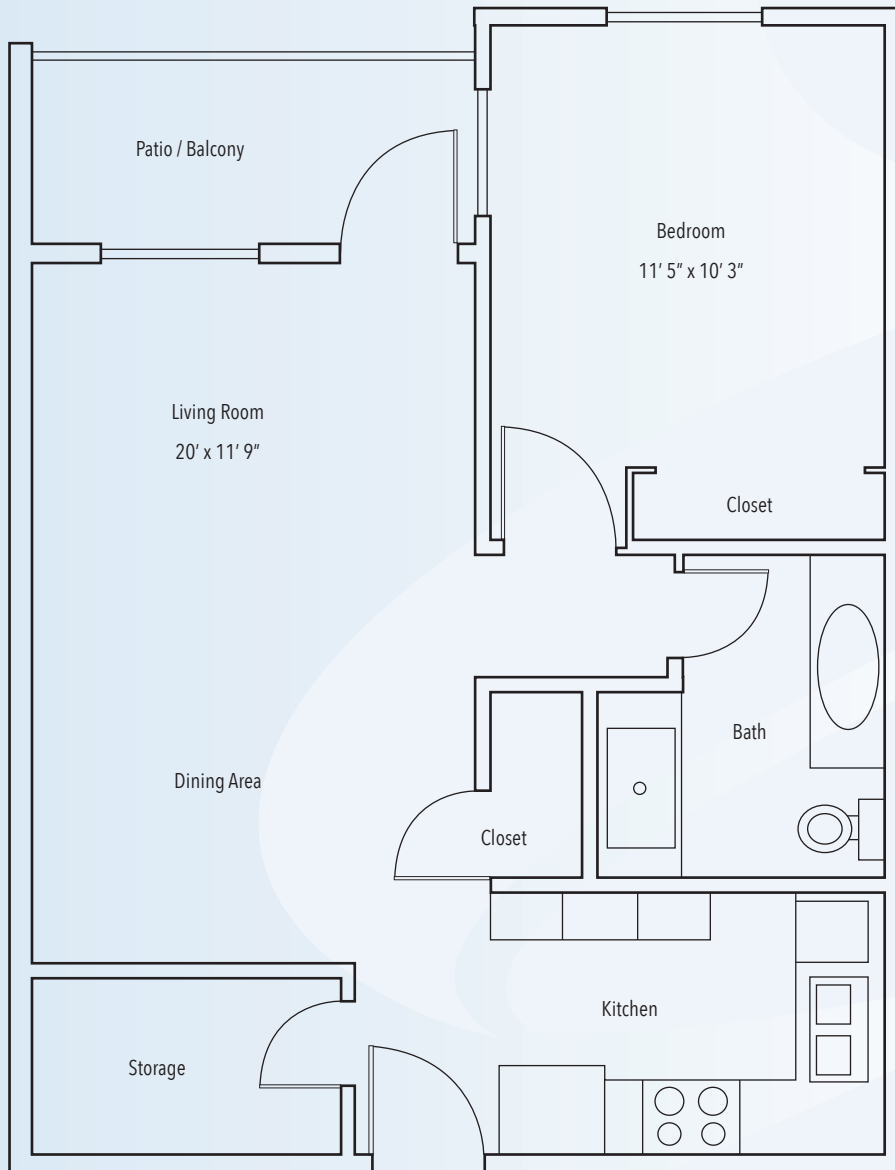

MISTLETOE SUITE

INDEPENDENT LIVING FLOOR PLAN

355 SQ. FT.

STUDIO

Full Kitchenette

Spacious closets

Individual Thermostats

* Architectural renderings and actual floor plans may vary in design and square footage.

COPPER LAKE ESTATES

405.340.5311
1225 Lakeshore Dr.
Edmond, OK 73013

OKLAHOMA ROSE

INDEPENDENT LIVING FLOOR PLAN

715 SQ. FT.

DELUXE
ONE BEDROOM

Full Kitchen
Spacious Living Area
Ample Storage

* Architectural renderings and actual floor plans may vary in design and square footage.

Patio / Balcony
Full Kitchen
Walk-In Closets

* Architectural renderings and actual floor plans may vary in design and square footage.

COPPER LAKE ESTATES

405.340.5311
1225 Lakeshore Dr.
Edmond, OK 73013

A SAGORA SENIOR LIVING COMMUNITY

SAGORA.COM

THE SCISSORTAIL

INDEPENDENT LIVING FLOOR PLAN

715 SQ. FT.

TWO BEDROOM

Full Kitchen
Walk-In Closets
Bedrooms with
Windows

* Architectural renderings and actual floor plans may vary in design and square footage.