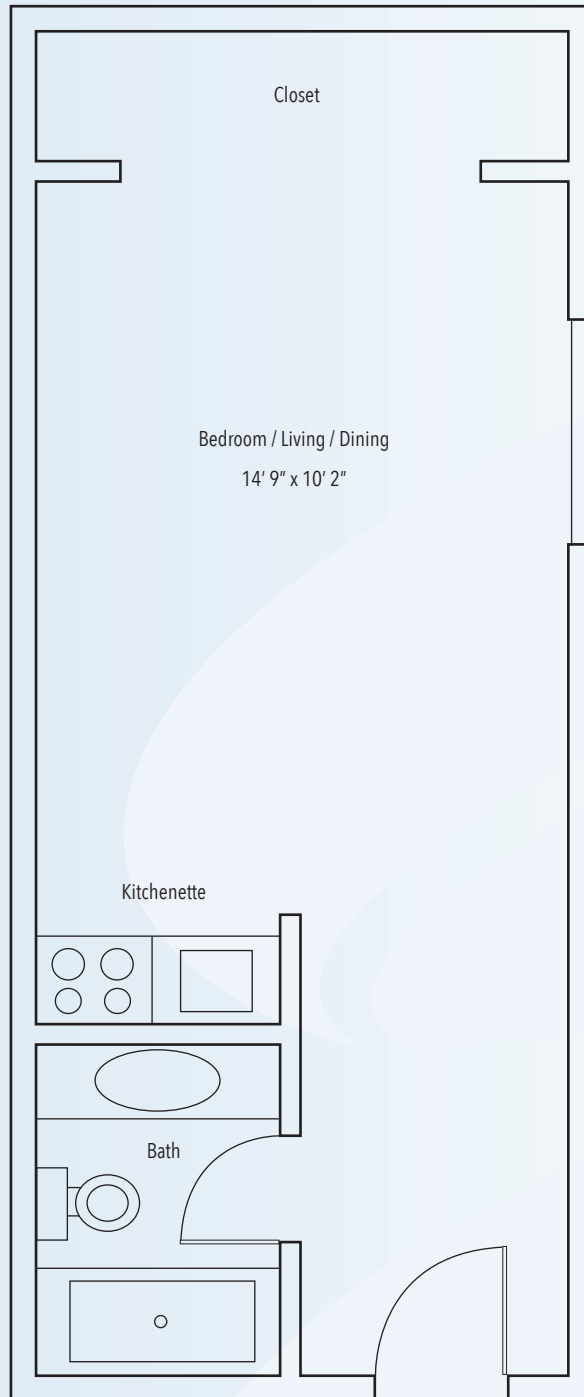

MISTLETOE SUITE

INDEPENDENT LIVING FLOOR PLAN

355 SQ. FT.

STUDIO

Full Kitchenette

Spacious closets

Individual Thermostats

* Architectural renderings and actual floor plans may vary in design and square footage.

COPPER LAKE ESTATES

405.340.5311
1225 Lakeshore Dr.
Edmond, OK 73013

OKLAHOMA ROSE

INDEPENDENT LIVING FLOOR PLAN

715 SQ. FT.

DELUXE
ONE BEDROOM

Full Kitchen
Spacious Living Area
Ample Storage

* Architectural renderings and actual floor plans may vary in design and square footage.

COPPER LAKE ESTATES

405.340.5311
1225 Lakeshore Dr.
Edmond, OK 73013

A SAGORA SENIOR LIVING COMMUNITY

SAGORA.COM

REDBUD

INDEPENDENT LIVING FLOOR PLAN

685 SQ. FT.

ONE BEDROOM

SAGORA.COM

THE SCISSORTAIL

INDEPENDENT LIVING FLOOR PLAN

715 SQ. FT.

TWO BEDROOM

Full Kitchen
Walk-In Closets
Bedrooms with
Windows

* Architectural renderings and actual floor plans may vary in design and square footage.