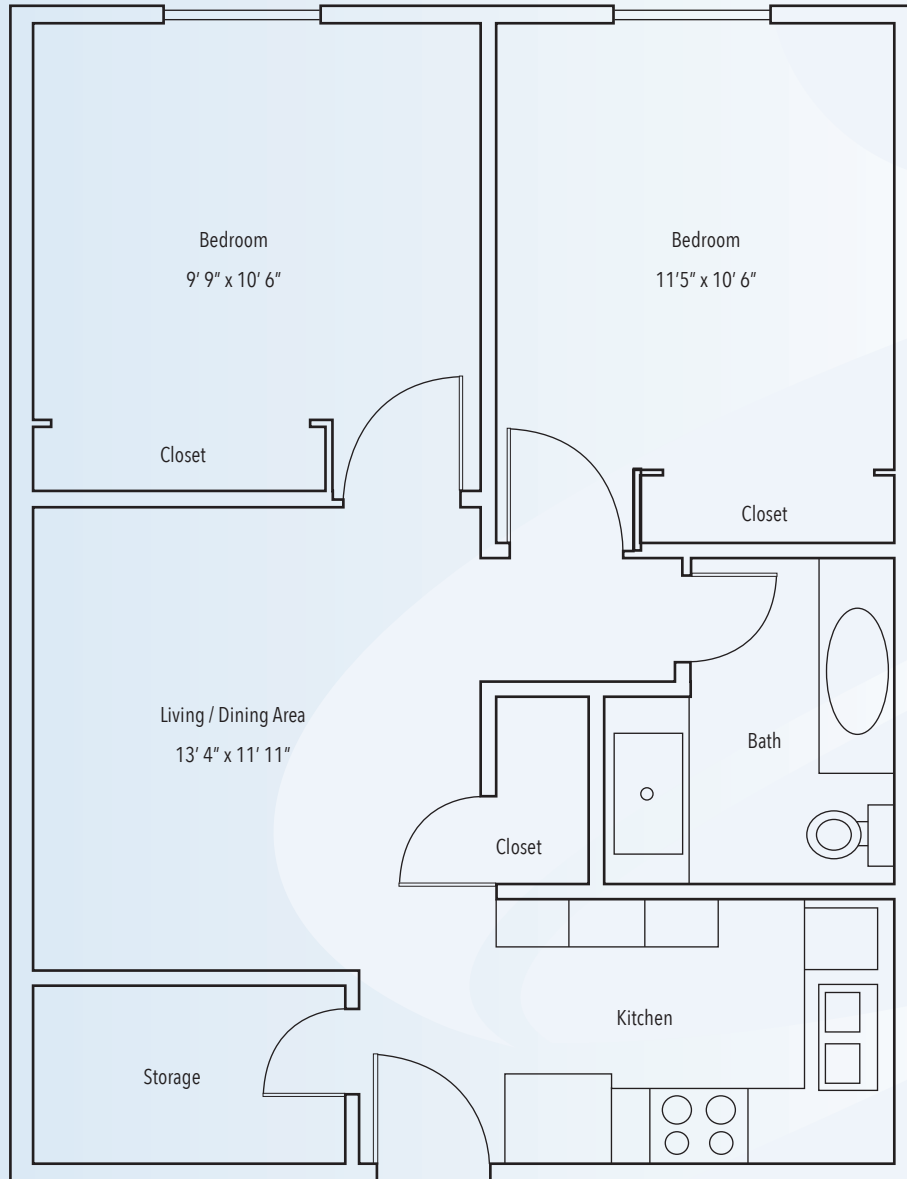

COPPER LAKE ESTATES

405.340.5311
1225 Lakeshore Dr.
Edmond, OK 73013

OKLAHOMA ROSE

INDEPENDENT LIVING FLOOR PLAN

715 SQ. FT.

DELUXE
ONE BEDROOM

Full Kitchen
Spacious Living Area
Ample Storage

* Architectural renderings and actual floor plans may vary in design and square footage.

SAGORA.COM

THE SCISSORTAIL

INDEPENDENT LIVING FLOOR PLAN

715 SQ. FT.

TWO BEDROOM

Full Kitchen
Walk-In Closets
Bedrooms with
Windows

* Architectural renderings and actual floor plans may vary in design and square footage.

COPPER LAKE ESTATES

405.340.5311
1225 Lakeshore Dr.
Edmond, OK 73013

A SAGORA SENIOR LIVING COMMUNITY

SAGORA.COM

THE SOONER SUITE

INDEPENDENT LIVING FLOOR PLAN

315 SQ. FT.

STUDIO

Ample Storage
Kitchenette with Full
Size Refrigerator
Patio/Balcony

* Architectural renderings and actual floor plans may vary in design and square footage.

COPPER LAKE ESTATES

405.340.5311
1225 Lakeshore Dr.
Edmond, OK 73013